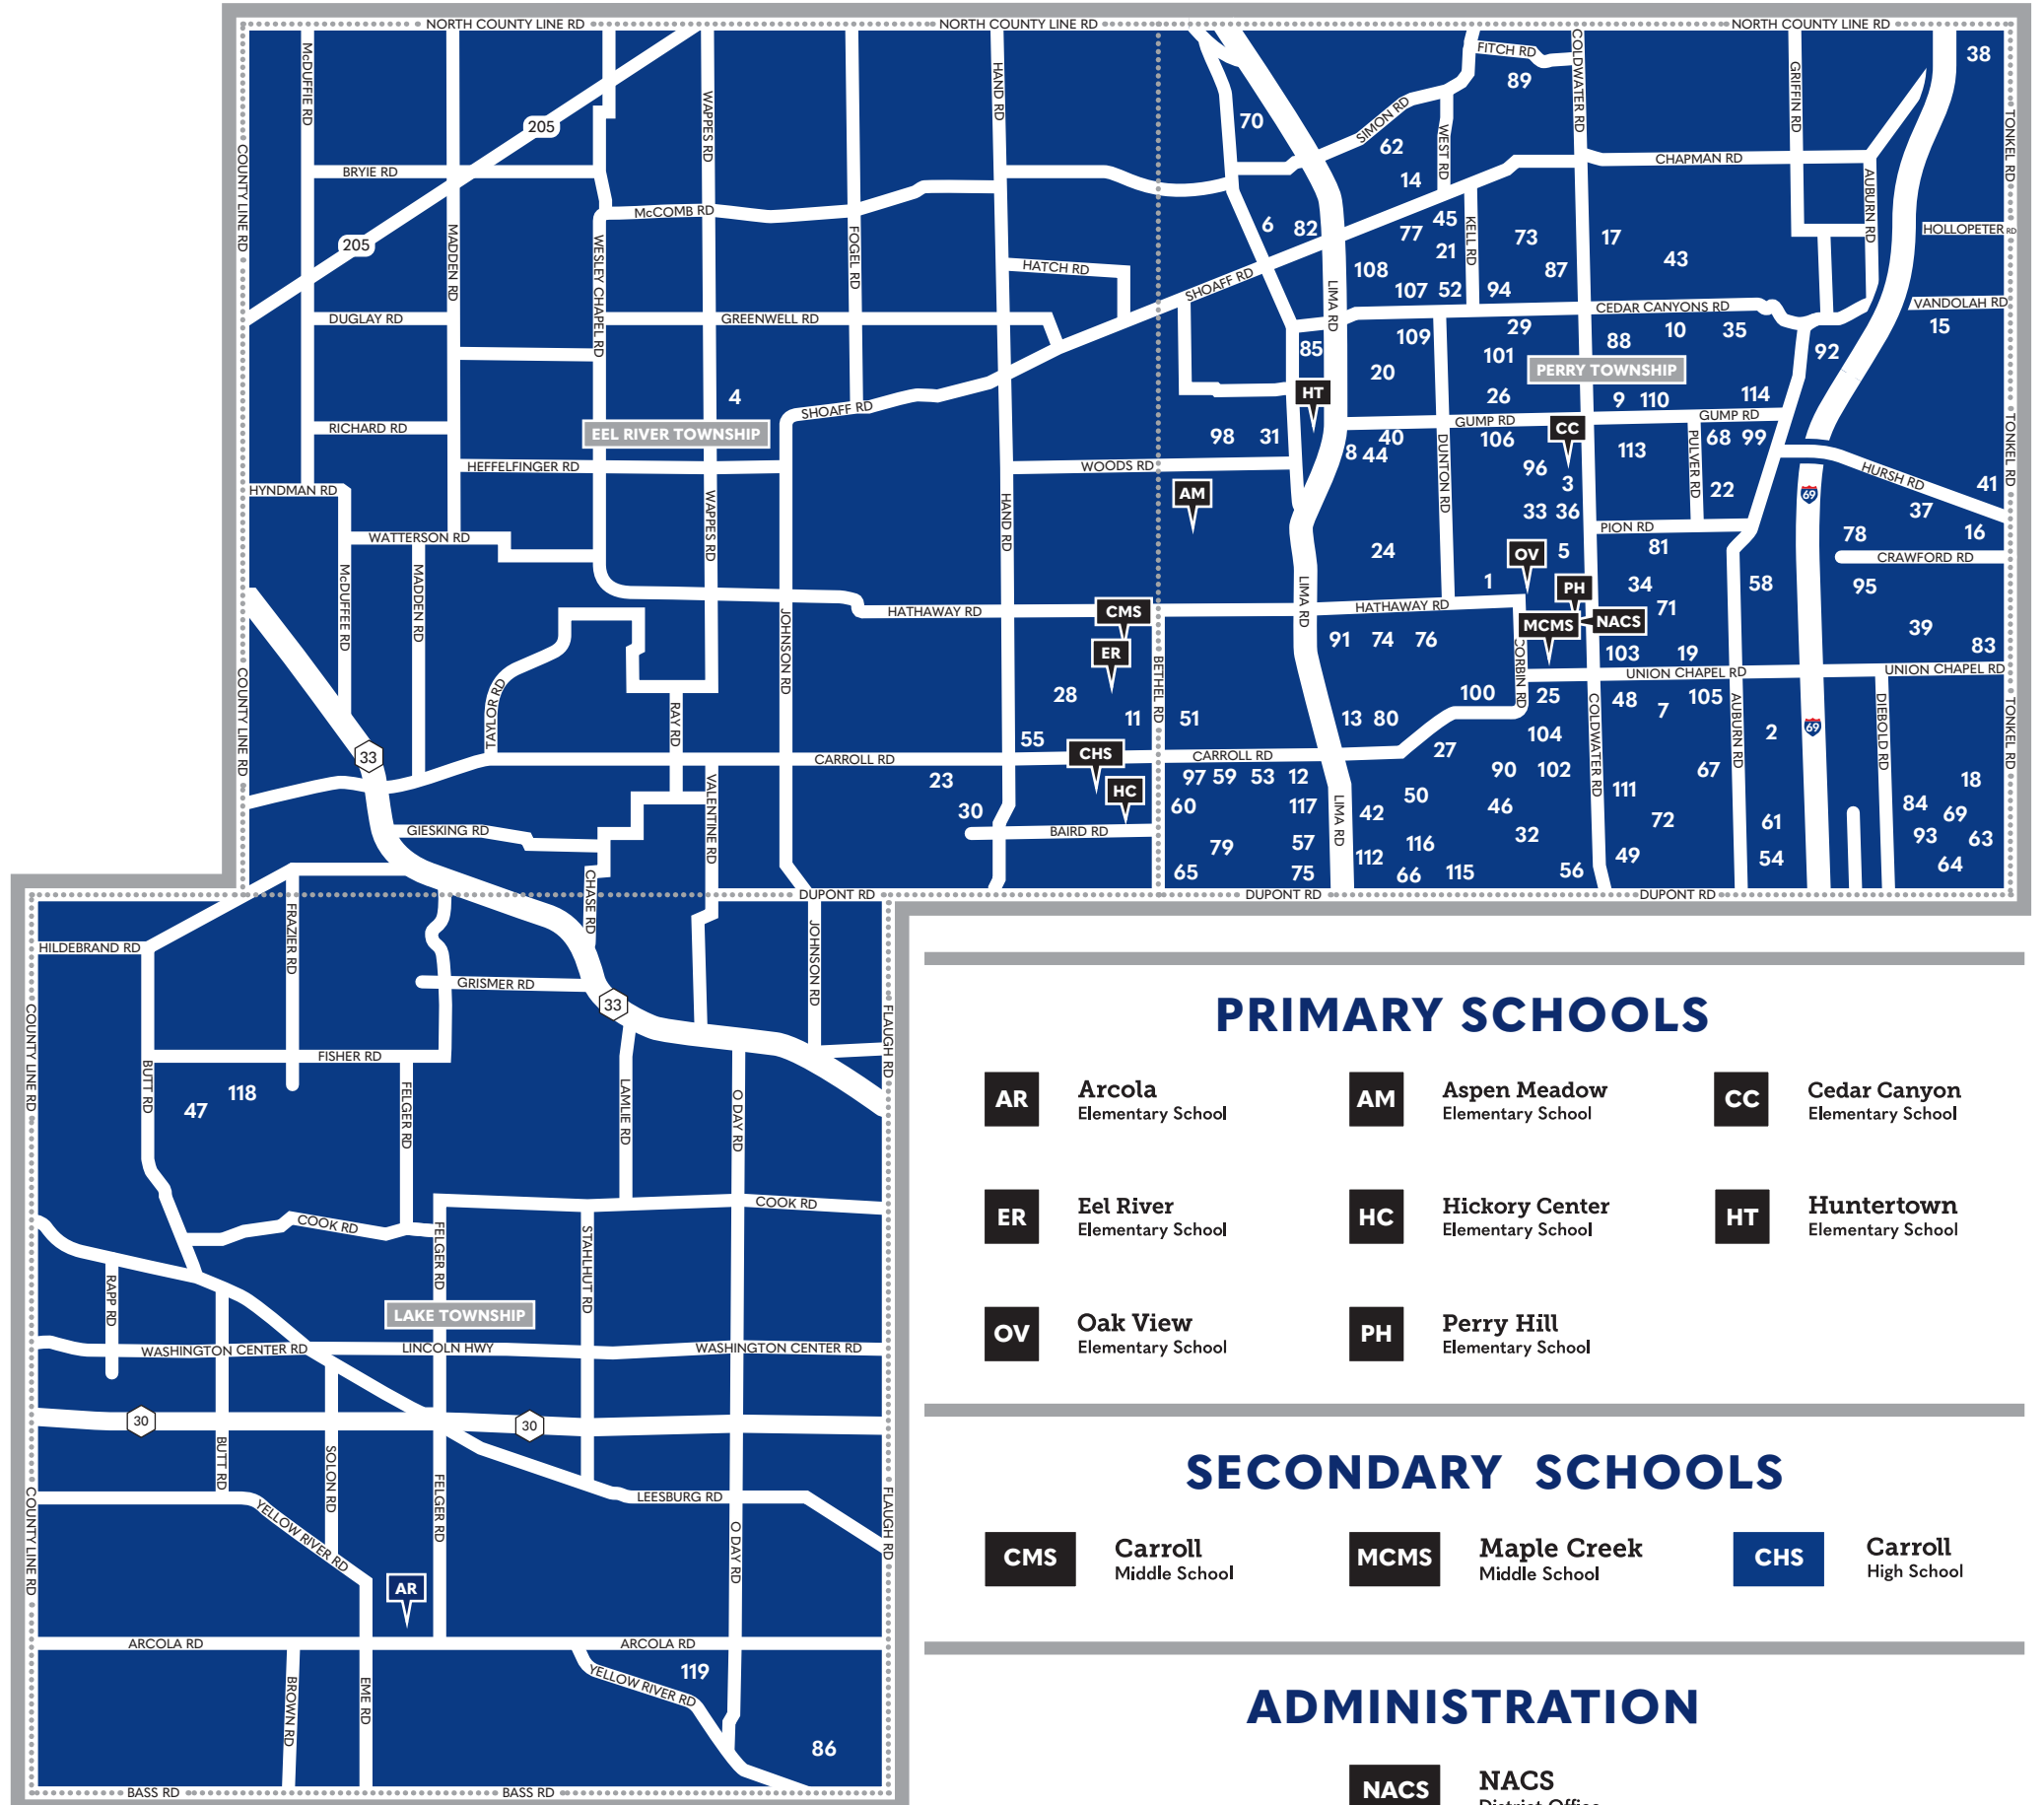

Northwest Allen County Schools

DISTRICT MAP

If your home is located on a school divisional line, please call NACS Transportation at (260) 637-6165 to confirm assigned school.

SUBDIVISION GUIDE

Aslan Passage	1	Greyson Heights	38	Shearwater	80
Autumn Ridge	2	Hawthorne Park	39	Shiraz Estates	81
Autumn Run	67	Hidden Oaks Place	40	Shoaff Court	82
Balmoral	3	Hidden Valleys	41	Sorrento	83
Big Bear Estates	4	Holly Ridge	42	Steeple Chase	84
Bonterra Apartments	5	Holmestead Acres	43	Apartments	85
Brownstone Manor	6	Hunters Ridge	44	Stoner's Mill	85
Burning Tree	7	LaCabreah	46	Stratford Forest	86
Cameron Crossing Apartments	8	Lake Everett Park	47	Sun Valley Farm	87
Canyon Bay	9	Lake Pine Valley	48	Sunset Lakes	88
Canyon Run	10	Lake Pointe	49	Sunshine Valley	89
Carroll Creek	11	Lakes of Brooks Crossing	50	Talis Park	90
Carroll Estates	12	Lakes of Carroll Creek	51	Talon's Reach	91
Carroll Oaks	13	Lakes of Willow Creek	52	The Canyons	92
Cascata	14	Laurel Ridge	53	The Lakes at Willow Creek	107
Cedar Canyons	15	Longwood	54	The Oaks	93
Cedar Heights	16	Majestic Pointe	55	The Quarry	94
Cedar Hill	17	Mardego Hills	56	The Retreat	95
Cedar Springs	18	Meadows of Keefer Creek	57	Timber Ridge	96
Celtic Pines	45	Milagro	58	Timberon	97
Chapel Creek	19	Miller Ridge	59	Towne Square	98
Chapel Court Villas	19	North Shore	118	Tulleevin Lake	99
Classic Heights	20	North Woodland Heights	60	Tuscany	100
Cliffs of Rolling Oaks	21	Northway Gardens	61	Twin Eagles: The Coves/	101
Cloverleaf	22	Northwood View	62	Bluffs/The Estates/Estuary/	
Cobble Creek	23	Oak Crossing	63	The Pointe/The Preserve/Villas	
Copper Creek: Coves/Enclave/	24	Oak Crossing Apartments	64	Valley Place	102
Grand Pointe/The Highlands/		Oak Glen	65	Watersong	103
Rapids/Ridgewood/Villages		Oakmont	66	Weatherstone	104
Corbin Place	25	Old Auburn Place	67	West Autumn	105
Cottages of Milagro	58	Orchard Hills	68	Whisper Rock/Villas	106
Cottages of Verano	26	Parker's Bay Villas	69	Willow Ridge	108
Coves of Brooks Crossing	27	Perry Hill Estates	70	Willow Run	109
Coves of Carroll Creek	28	Perry Lakes Estates	71	Windover	110
Creekside at Twin Eagles	29	Pine Valley	72	Windrift	111
Drakes Pointe	30	Preserves at the Quarry	73	Windsor Woods	112
Drayton's Reserve/	31	Preserves of Carroll Creek	28	Windward Forest	113
Coves of Drayton's Creek		Quail Creek	74	Windward Hills	113
Eagle Lake	32	Quinlodo	119	Woodcliff Estates	114
Edenbridge	33	Rapids of Keefer Creek	75	Woodmont	115
Falcon Creek	34	Ravenswood	76	Woodmont Ridge	116
Falls of Keefer Creek	117	Rolling Oaks	77		
Forest Canyon Estates	35	Sage Pointe	78		
Forest Glades Estates	35	Seven Oaks	79		
Fox Hollow	36				
Greuters Suburban	37				